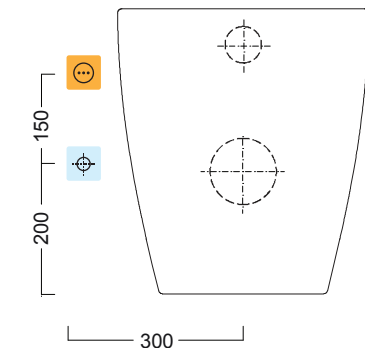

Option B | Opzione B

- ☺ Electrical outlet / Presa elettrica
- ⊕ Cold water connection / Attacco idrico

Recommended connections for USPA electronic bidets

Warning: the drawings show the WC from the front side.

The electrical outlet can be equally placed on both sides, while the cold water connection, from the front view to the product, should be placed on the left side of the toilet bowl.

The connection to the cold water outlet by a stopcock is strongly recommended.

Collegamenti consigliati per i bidet elettronici USPA

Attenzione: i disegni tecnici mostrano il WC visto di fronte.

La presa elettrica può essere installata indifferentemente su ambo i lati, mentre l'attacco idrico, guardando il vaso, dovrebbe risultare alla sua sinistra.

E' consigliato il collegamento idrico mediante rubinetto.