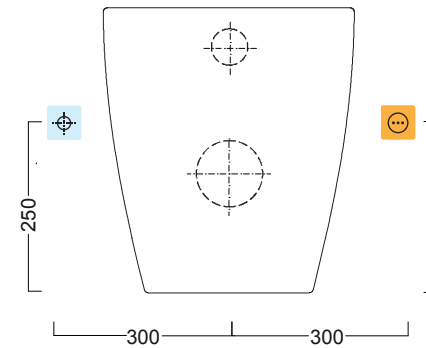

Option A | Opzione A