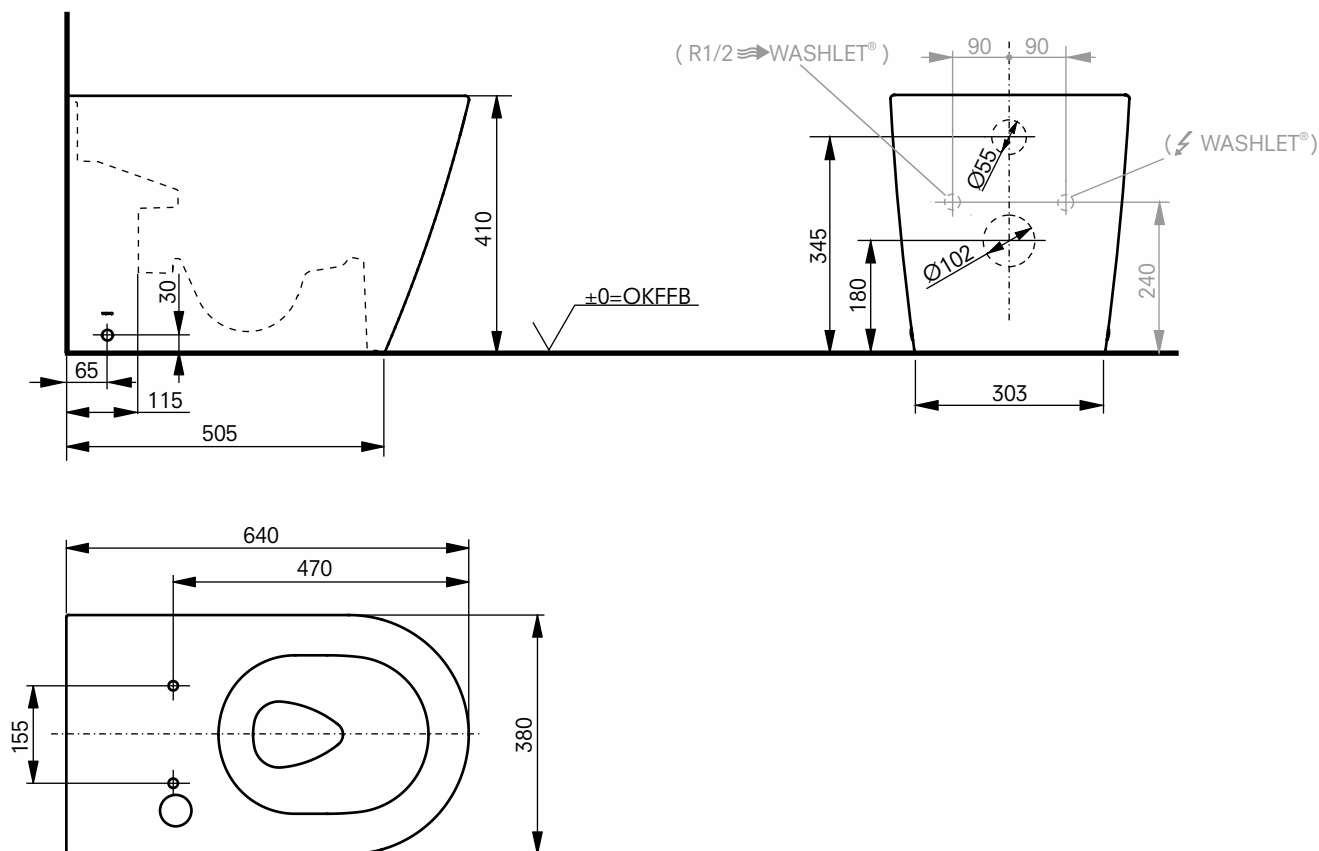

### PRODUCT DETAILS

<b>Product code</b>	CW563Y#XW
<b>GTIN (EAN)</b>	40 50663 09682 3
<b>Size</b>	w:380xd:640xh:410 (mm)
<b>Weight</b>	36 kg
<b>Colour</b>	White
<b>Material</b>	Ceramic
<b>Technology</b>	TORNADO FLUSH, CEFIONTECT, RIMLESS, Water saving, 3/5 L

### TO BE COMBINED WITH:

<b>Connecting set for WASHLET® RW on WC RP, back-to-wall</b>	TCA564
<b>WASHLET® RW, incl. Remote controller (white)</b>	TCF801EAG#NW1
<b>WASHLET® RW, incl. Remote controller (white / silver)</b>	TCF801CG

### CAN BE COMBINED WITH:

<b>Concealed Cistern</b>	WH183ETNF
--------------------------	-----------

Weights and measurements shown may be subject to small variations or are indicative.

### TECHNICAL DRAWINGS