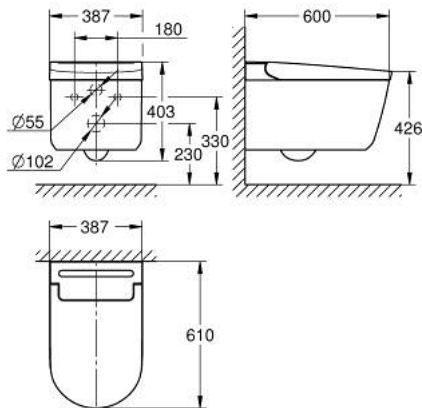

36 508 SH0 GROHE SENSA PRO SHOWER TOILET COMPLETE SYSTEM FOR CONCEALED FLUSHING CISTERNS, WALL-HUNG

PRODUCT DESCRIPTION

- Colour: alpine white
- GROHE Hygiene GROHE antibacterial glazing (SIAA Kokin Japanese standard compliant) and non-stick coating ceramic appliance with Aquaceramics technology
- GROHE power flush: rimless wash down jet WC with GROHE Triple Vortex flushing technology
- GROHE Skin Clean:
 - 2 dedicated adjustable spray arms (1 for anal area, 1 for lady spray)
 - separate water way for lady spray
 - oscillating spray (automatic forward and reverse motion of the spray)
 - adjustable spray intensity
 - automatic pre- and post-rinsing of spray nozzle with fresh water
- integrated instant heater provides unlimited warm water
- adjustable temperature
- Additional functions
 - warm air dryer with adjustable temperature
 - descaling function
 - PP WC seat and lid with automatic opening/close function
 - pyro electric sensor for user detection
 - power switch
 - inside bowl night light
 - hidden water supply and power supply connection
- remote control
- includes:
 - manual remote controller with wall-mounted holder
 - water supply connection set for concealed cistern
 - nozzle guard
- pressure 0.05 - 1 MPa (0.5 - 10 bar)
- nominal voltage 220-240 V AC
- main frequency 50-60 Hz
- type of protection IPX4
- complies with EN 1717
- CE approved