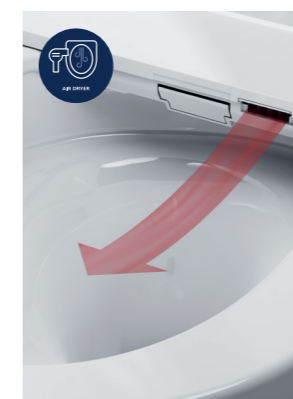

AIR DRYER
Fast, gentle drying