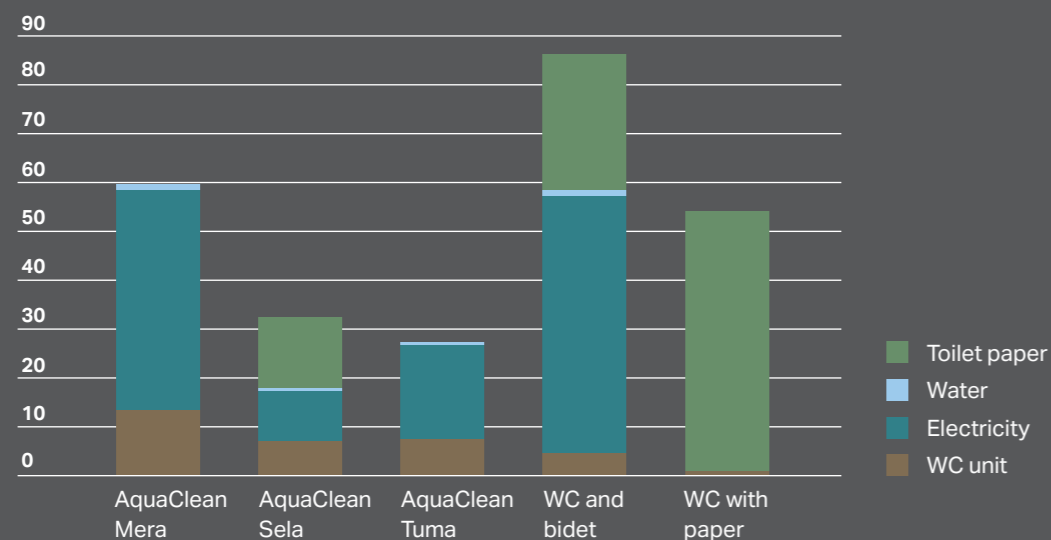

4 SUSTAINABLE REASONS TO CHOOSE A SHOWER TOILET

1. A COMPARISON OF THE ECOLOGICAL FOOTPRINT

Cleaning with water is cleaner and more gentle than cleaning with toilet paper. The WC complete solutions from Geberit also perform well in terms of life cycle assessment and are comparable with conventional toilets and the consumption of toilet paper. At the same time, the additional water consumption for the spray functionality is negligible. On the other hand, the production of toilet paper and the electricity consumption for heating the water are both paramount considerations.

GEBERIT AQUACLEAN SHOWER TOILETS IN COMPARISON TO CONVENTIONAL TOILETS WITH TOILET PAPER AND BIDETS

The graphic shows the environmental impact, which has been evaluated according to the IMPACT World+ method.