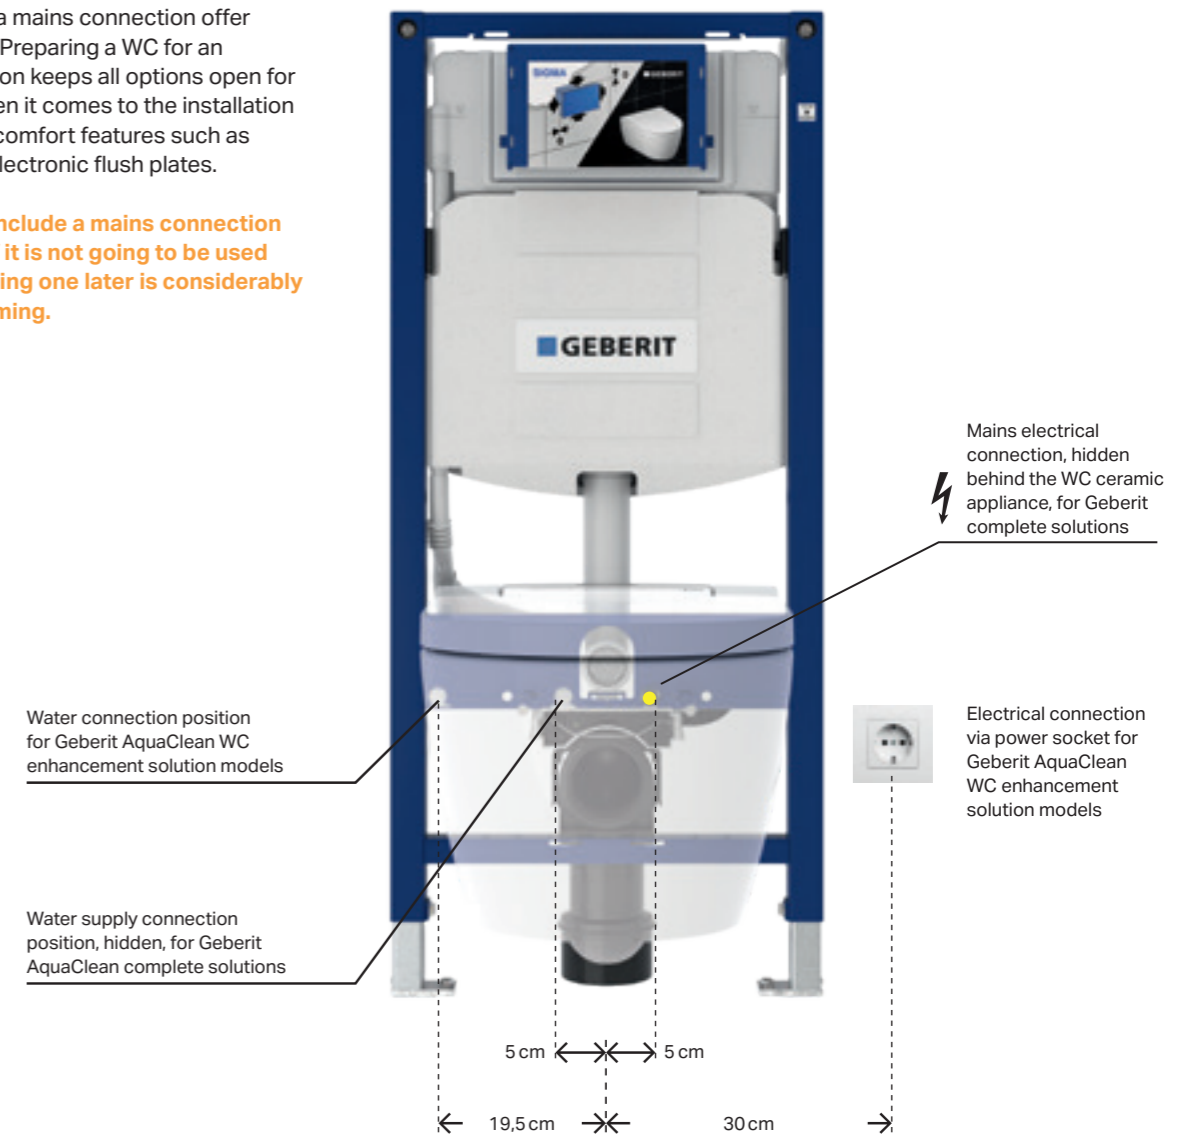

SOLUTIONS FOR ALL CONSTRUCTION SITUATIONS

A MODERN BATHROOM IN JUST A FEW HOURS

Geberit AquaClean shower toilets can be installed in virtually any constructional situation. All you need is power and a water supply connection.

Modern WCs with a mains connection offer more possibilities. Preparing a WC for an electrical connection keeps all options open for your customer when it comes to the installation and retrofitting of comfort features such as shower toilets or electronic flush plates.

It is advisable to include a mains connection for the WC even if it is not going to be used right away, as adding one later is considerably more time-consuming.