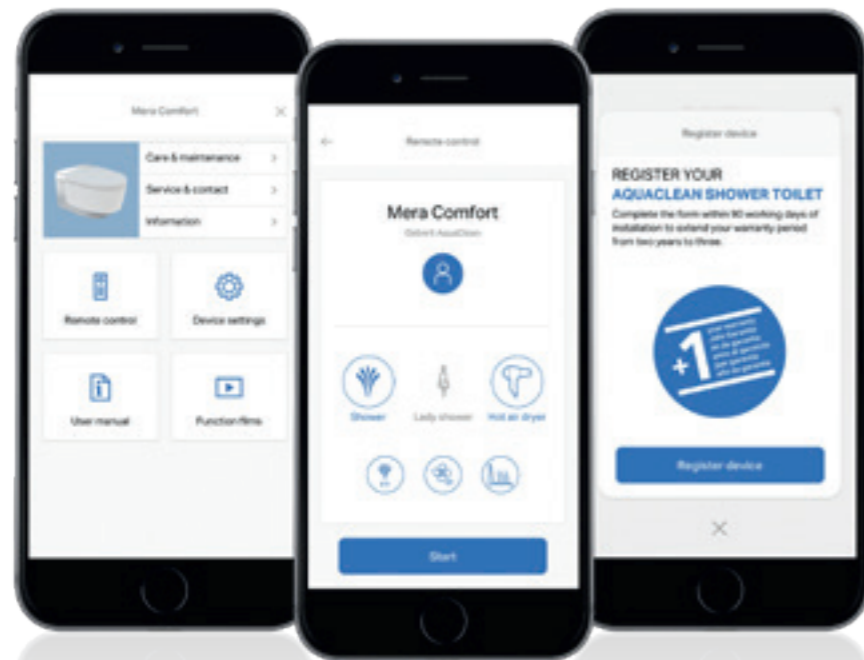

DIGITAL SUPPORT

MORE FLEXIBILITY FOR YOU

The Geberit Home app transforms any compatible smartphone into a remote control for AquaClean shower toilets. All functions can be carried out and saved via the app, and even software updates are quick and easy. The in-app video clips also provide ingenious tips and tricks for maintenance and care.

EXTENDED WARRANTY

Geberit offers a two-year end user warranty as standard from the time of installation. Provided the product has been installed and registered by an installation company, Geberit will extend the warranty period by one year. All you have to do is register the model you have purchased at www.geberit-aquaclean.co.uk/warranty or send the supplied warranty card to Geberit within 90 working days of the installation date.

HOME COMFORTS

If you have any problems with your AquaClean shower toilet, you can now get in contact with our Technical Team via the Home App, who can access your toilet remotely. All you have to do is provide the access code on your screen. In most cases any issues can be solved or identified in this way and an engineer is only called out when necessary.

Smartphones are not just for operating the AquaClean shower toilets either – they can also be used to register devices in no time.
←

EXCEPTIONAL SERVICE, NEAR OR FAR