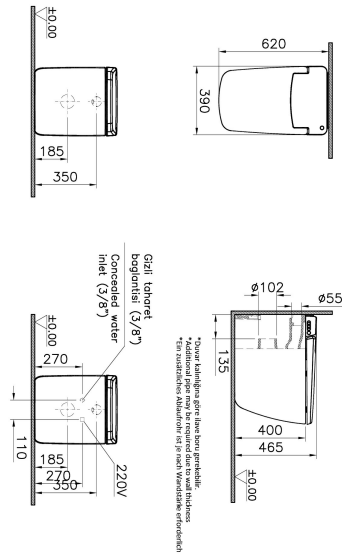

Name	V-Care Prime Floor-Standing WC
Collection	V-Care Prime
Colour	White
Designer	Arik Levy
Size	54 cm
Soft close	Soft Close
Flush Type	Dual

Product Code: 7232B403-6217

Description

Floor-Standing, White, 54 cm, Rim-ex

VitrA reserves the right to make changes in products and technical details without prior notice.

All drawings contain the necessary measurements which are subject to standard tolerances. For exact measurements, in particular for customized installation scenarios, it can only be taken from the finished ceramic product.