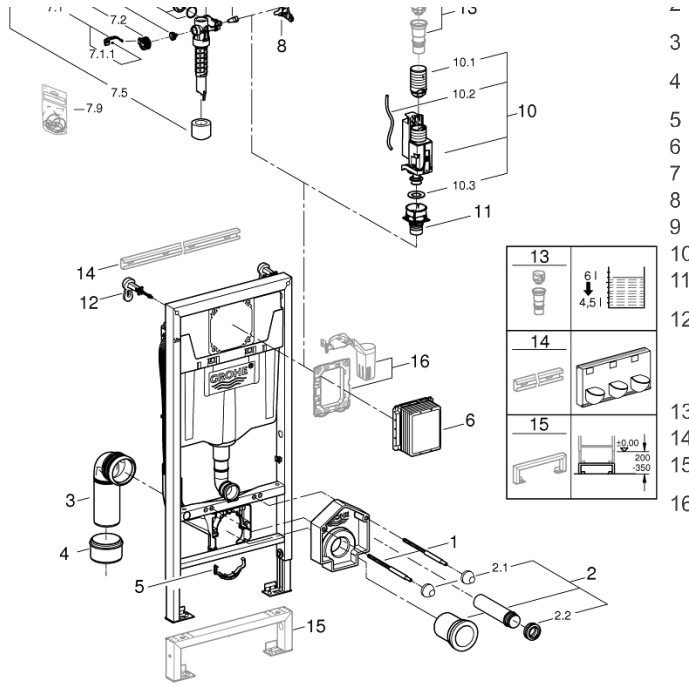

for single or series installation

quick adjustment, lockable

fixing material

TÜV approved

2 WC fixing bolts

fixing device for ceramic

distance of fixing bolts 180/230 mm

PP outlet bend Ø 90 mm

for mounting of small flush plates please order

revision shaft 40 911 000 (sold separately)

## Dimensional drawings

no colour (001)

## Flow pressure diagram

no colour (001)

4	connecting set	42233000	1
3	PP-outlet bend Ø 90 mm	42327000	1
4	4" outlet adaptor for Rapid SL	42242000	1
5	Support for outlend bend	42243000	1
6	Inspection shaft	66791000	1
7	Filling valve	37095000	1
8	Support device	42246000	1
9	connecting hose	42233000	1
10		42320000	1
11		42315000	1
12	Rapid SL Front wall brackets	3855800M	1
	Optional accessories		
13		42333000	1
14	element bar	37310000	1
15	Rapid SL extension	38629000	1
16	GROHE Fresh retro-fit set	38796000	1