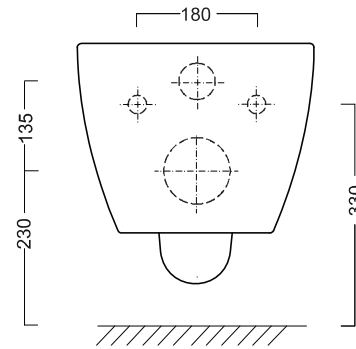

Wall hung pan SFR

Option A | Opzione A

-  Electrical outlet / Presa elettrica
-  Cold water connection / Attacco idrico

* To be installed only on M12 bars | Installazione solo su barre M12

Recommended connections for USPA electronic bidets

Warning: the drawings show the WC from the left side.

The electrical outlet can be equally placed on both sides, while the cold water connection, from the side view to the product, should be placed on the left side of the toilet bowl.

The connection to the cold water outlet by a...