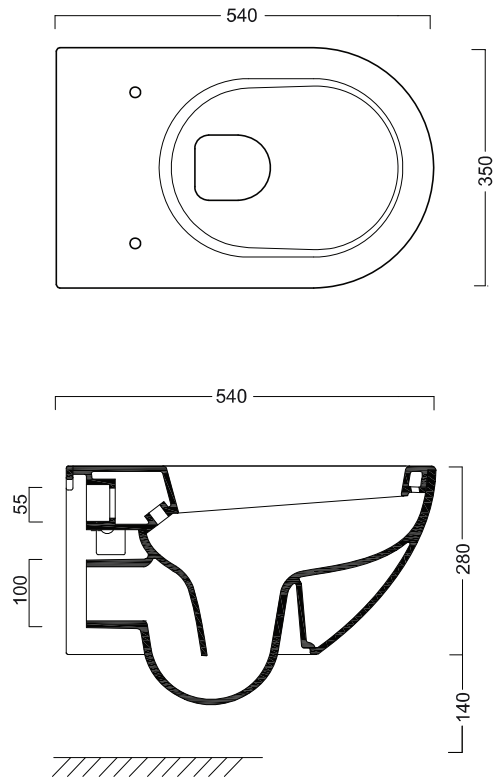

Wall hung pan SFR

Option A | Opzione A

-  Electrical outlet / Presa elettrica
-  Cold water connection / Attacco idrico

* To be installed only on M12 bars | Installazione solo su barre M12

Recommended connections for USPA electronic bidets

Warning: the drawings show the WC from the left side.

The electrical outlet can be equally placed on both sides, while the cold water connection, from the side view to the product, should be placed on the left side of the toilet bowl.

The connection to the cold water outlet by a...