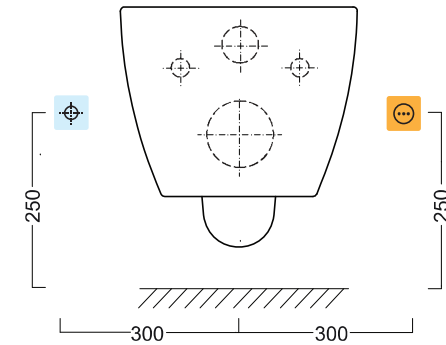

Wall hung pan SFR

Option A | Opzione A

-  Electrical outlet / Presa elettrica
-  Cold water connection / Attacco idrico

* To be installed only on M12 bars | Installazione solo su barre M12

Recommended connections for USPA electronic bidets

Warning: the drawings show the WC from the left side.

The electrical outlet can be equally placed on both sides, while the cold water connection, from the side view to the product, should be placed on the left side of the toilet bowl.

The connection to the cold water outlet by a...