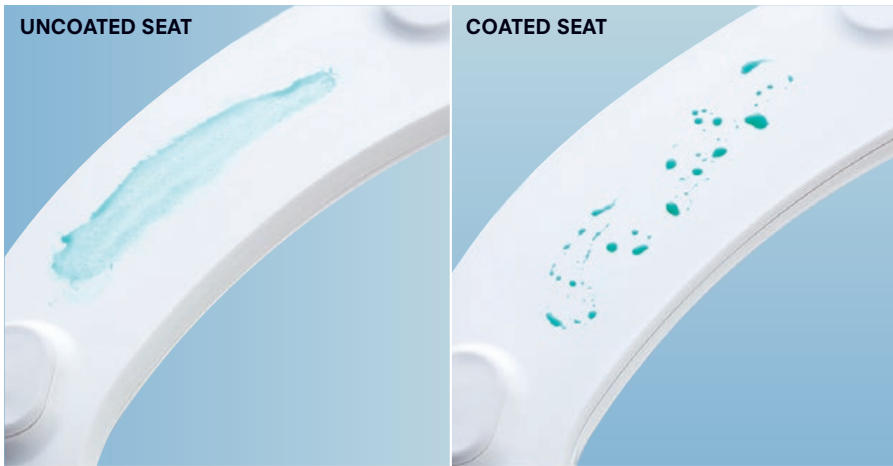

HYGIENE FUNCTIONS

IMPROVED HYGIENE FOR GREATER COMFORT.

Self-cleaning wand jet

The WASHLET automatically cleans the wand jet before and after each use. The wand jets are coated with a special silicone alloy, which makes them both antibacterial and extremely resistant to dirt. It is extremely difficult for anything to stick to the wand jet when wet – making it impossible for waste to accumulate. Thanks to this feature, TOTO is able to clean its wand jet system using only water – without any chemical additives. This also makes the system maintenance-free – the WASHLET does not need to be filled with substances to clean the jet.

The ewater+ WASHLET models use regular and antibacterial ewater+ to clean the wand jets.

Wand jet position

The jet extends at an angle, which keeps it from getting dirty. The soiled water falls directly into the toilet bowl at an angle of 43–53°, which keeps the jet clean.