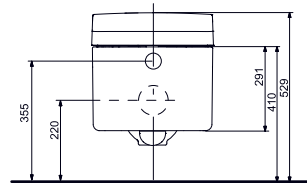

NEOREST EW

incl. remote control