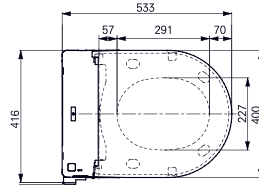

**Technologies
(in combination
with SG toilet)**

- ▶ TCF403G#NW1
- ▶ TCF403SW#NW1(CH)
- ▶ TCF403GE#NW1 (UK)
- ▶ CW512Y WC
- ▶ Price category: ■■■■■

GIOVANNONI WASHLET

incl. remote control

GL WASHLET

incl. remote control