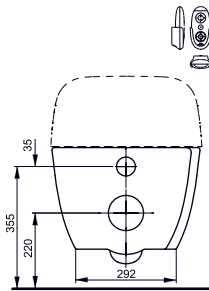

GIOVANNONI WASHLET

incl. remote control