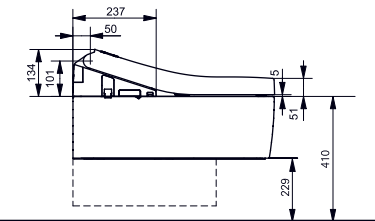

NEOREST AC

incl. remote control

NEOREST EW

incl. remote control

SG WASHLET

incl. remote control

Technologies

- ▶ TCF996WG#NW1
- ▶ TCF996WSW#NW1 (CH)
- ▶ TCF996WGE#NW1 (UK)
- ▶ CW996P#NW1 WC
- ▶ Required accessories: push plate E00003, motor unit for flushing system E00004 and Pre-wall installation set T9300051 or T9300048
- ▶ Price category: ■■■■■