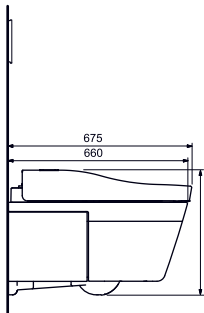

NEOREST AC

incl. remote control