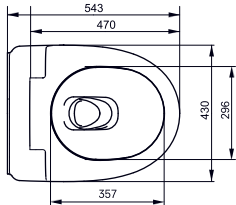

GIOVANNONI WASHLET

incl. remote control