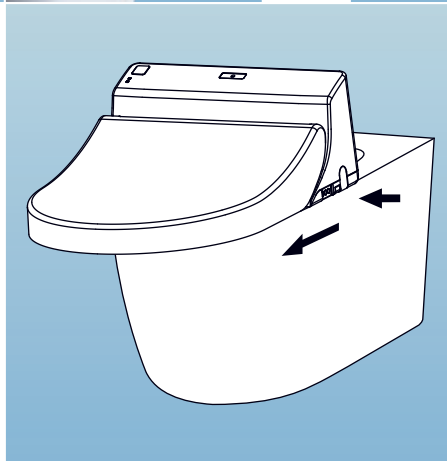

The ewater+ WASHLET models use regular and antibacterial ewater+ to clean the wand jets.

Wand jet position

The jet extends at an angle, which keeps it from getting dirty. The soiled water falls directly into the toilet bowl at an angle of 43–53°, which keeps the jet clean.

Clean toilet seat

The top and bottom of the toilet seat is coated with a dirt-resistant silicone alloy – for easier cleaning that lasts longer.

Easy to clean

The TOTO WASHLET can be removed from the toilet at the touch of a button and shifted forward for easy cleaning – even in places you cannot see.