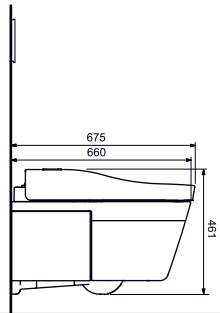

NEOREST EW

incl. remote control