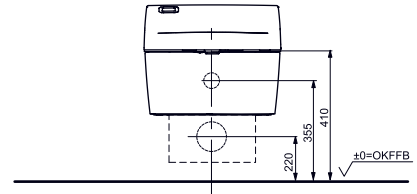

NEOREST AC

incl. remote control

NEOREST EW

incl. remote control

SG WASHLET

incl. remote control

Technologies

- ▶ TCF996WG#NW1
- ▶ TCF996WSW#NW1 (CH)
- ▶ TCF996WGE#NW1 (UK)
- ▶ CW996P#NW1 WC
- ▶ Required accessories: push plate E00003, motor unit for flushing system E00004 and Pre-wall installation set T9300051 or T9300048
- ▶ Price category: ■■■■■