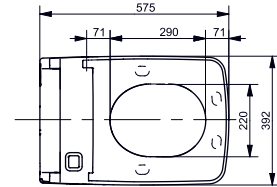

NEOREST AC

incl. remote control

NEOREST EW

incl. remote control

SG WASHLET

incl. remote control

Technologies

- ▶ TCF996WG#NW1
- ▶ TCF996WSW#NW1 (CH)
- ▶ TCF996WGE#NW1 (UK)
- ▶ CW996P#NW1 WC
- ▶ Required accessories: push plate E00003, motor unit for flushing system E00004 and Pre-wall installation set T9300051 or T9300048
- ▶ Price category: ■■■■■