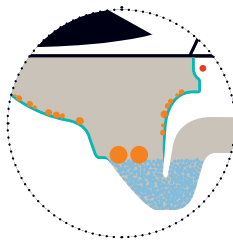

2. The water film makes it difficult for dirt and waste to stick to the surface. The deodoriser is activated.