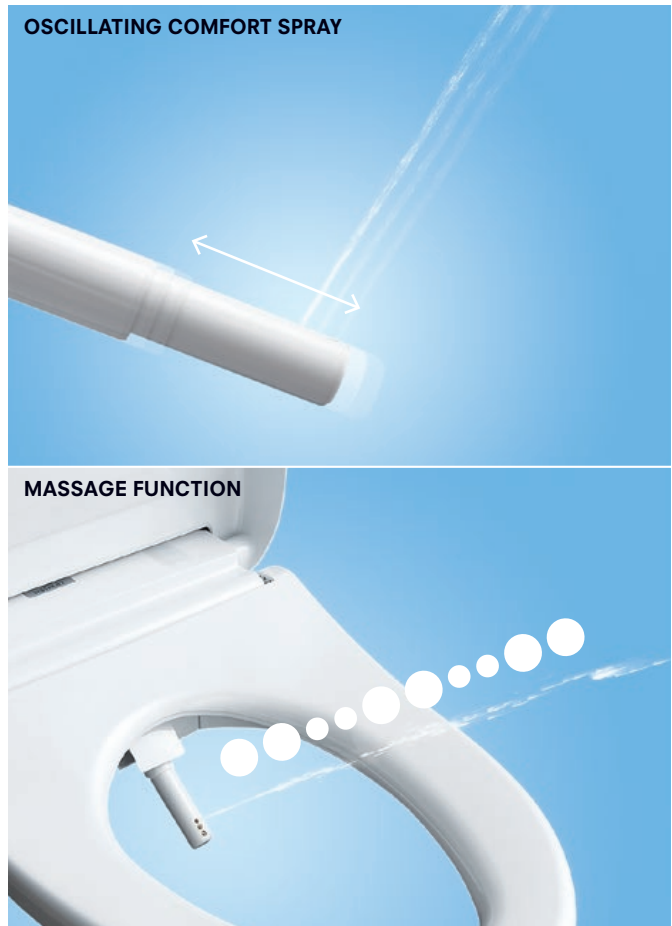

CLEANSING FUNCTIONS EVERYONE HAS DIFFERENT NEEDS.

WARM WATER SPRAY.

Oscillating comfort spray

The oscillating comfort spray can be activated in addition to the other spray types. The wand jet moves in and out for especially thorough cleansing over larger areas – for a feeling of ultimate clean.

Massage spray

You can also choose the massage function. The water pressure switches automatically between soft and hard.

Adjustable water pressure

The water pressure of the spray can be adjusted in five levels to meet the needs of each user.

Adjustable position

The position of the wand jet can be adjusted and adapted as required for each user – because everyone's different.

Continuous-flow water heater

Our NEOREST AC, EW and SG WASHLETs feature a continuous-flow water heater to provide unlimited water for intimate cleansing.