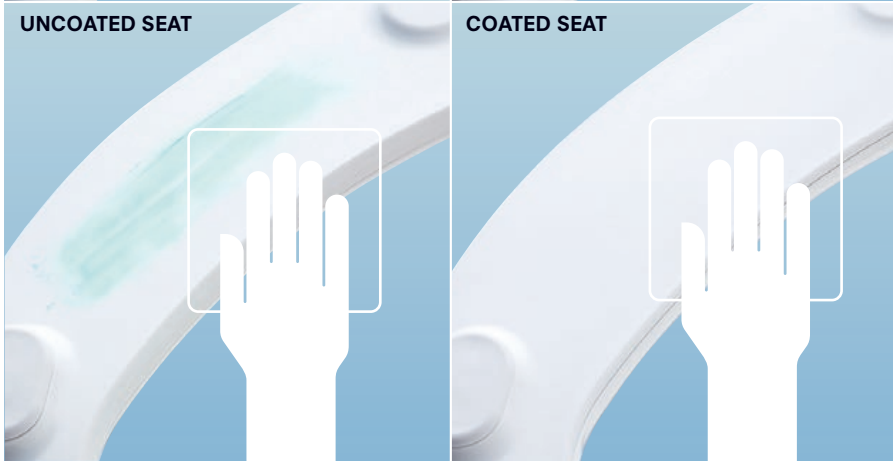

HYGIENE FUNCTIONS

IMPROVED HYGIENE FOR GREATER COMFORT.

Self-cleaning wand jet

The WASHLET automatically cleans the wand jet before and after each use. The wand jets are coated with a special silicone alloy, which makes them both antibacterial and extremely resistant to dirt. It is extremely difficult for anything to stick to the wand jet when wet – making it impossible for waste to accumulate. Thanks to this feature, TOTO is able to clean its wand jet system using only water – without any chemical additives. This also makes the system maintenance-free – the WASHLET does not need to be filled with substances to clean the jet.

The ewater+ WASHLET models use regular and antibacterial ewater+ to clean the wand jets.

Wand jet position

The jet extends at an angle, which keeps it from getting dirty. The soiled water falls directly into the toilet bowl at an angle of 43–53°, which keeps the jet clean.

Clean toilet seat

The top and bottom of the toilet seat is coated with a dirt-resistant silicone alloy – for easier cleaning that lasts longer.

Easy to clean

The TOTO WASHLET can be removed from the toilet at the touch of a button and shifted forward for easy cleaning – even in places you cannot see.

COMFORT FUNCTIONS

YOUR WELL-BEING IS OUR TOP PRIORITY.

EASY AND CONVENIENT TO USE.

Sensor-activated features

The sensor-activated lid opens automatically when someone nears the WASHLET and closes after use. The NEOREST WASHLETs also have a sensor-activated flush.