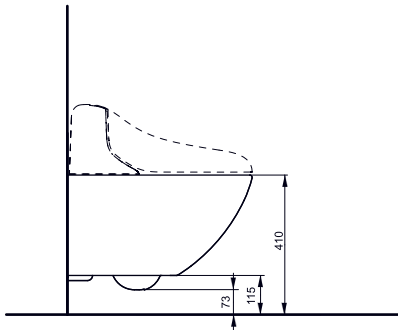

GIOVANNONI WASHLET

incl. remote control

GL WASHLET

incl. remote control