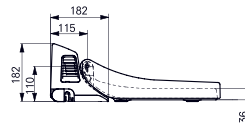

**Technologies
(in combination
with SG toilet)**

- ▶ TCF403G#NW1
- ▶ TCF403SW#NW1(CH)
- ▶ TCF403GE#NW1 (UK)
- ▶ CW512Y WC
- ▶ Price category: ■■■■■

GIOVANNONI WASHLET

incl. remote control

GL WASHLET

incl. remote control