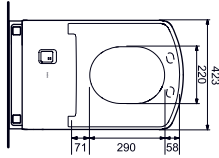

NEOREST AC

incl. remote control