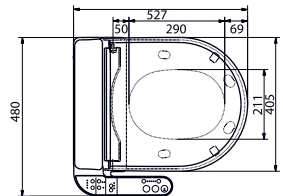

EK WASHLET

integrated control panel

Technologies

- TCF892G
- TCF892SW (CH)
- TCF892GE (UK)
- CW882Y WC
- Price category: ■■■□□

Technologies

- TCF891G
- TCF891SW (CH)
- TCF891GE (UK)
- can be combined with all NC and MH toilets
- Price category: ■■■□□

Technologies

- TCF6402G
- TCF6402SW (CH)
- TCF6402GE (UK)
- can be combined with all NC and MH toilets
- Price category: ■■■□□