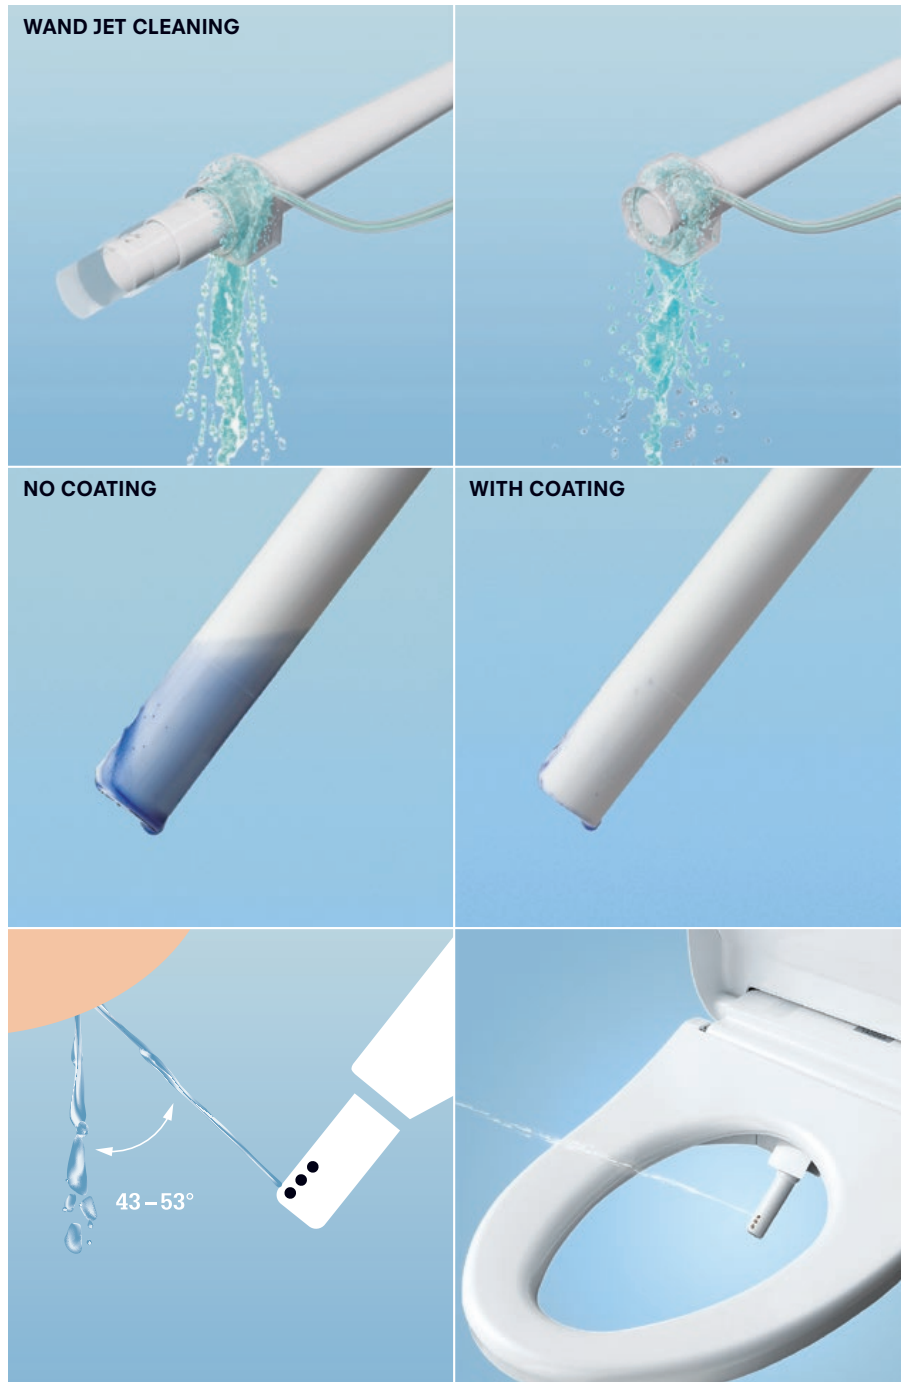

HYGIENE FUNCTIONS

IMPROVED HYGIENE FOR GREATER COMFORT.

Self-cleaning wand jet

The WASHLET automatically cleans the wand jet before and after each use. The wand jets are coated with a special silicone alloy, which makes them both antibacterial and extremely resistant to dirt. It is extremely difficult for anything to stick to the wand jet when wet – making it impossible for waste to accumulate. Thanks to this feature, TOTO is able to clean its wand jet system using only water – without any chemical additives. This also makes the system maintenance-free – the WASHLET does not need to be filled with substances to clean the jet.

The ewater+ WASHLET models use regular and antibacterial ewater+ to clean the wand jets.

Wand jet position

The jet extends at an angle, which keeps it from getting dirty. The soiled water falls directly into the toilet bowl at an angle of 43–53°, which keeps the jet clean.