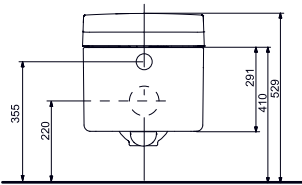

NEOREST AC

incl. remote control