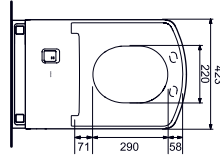

NEOREST EW

incl. remote control